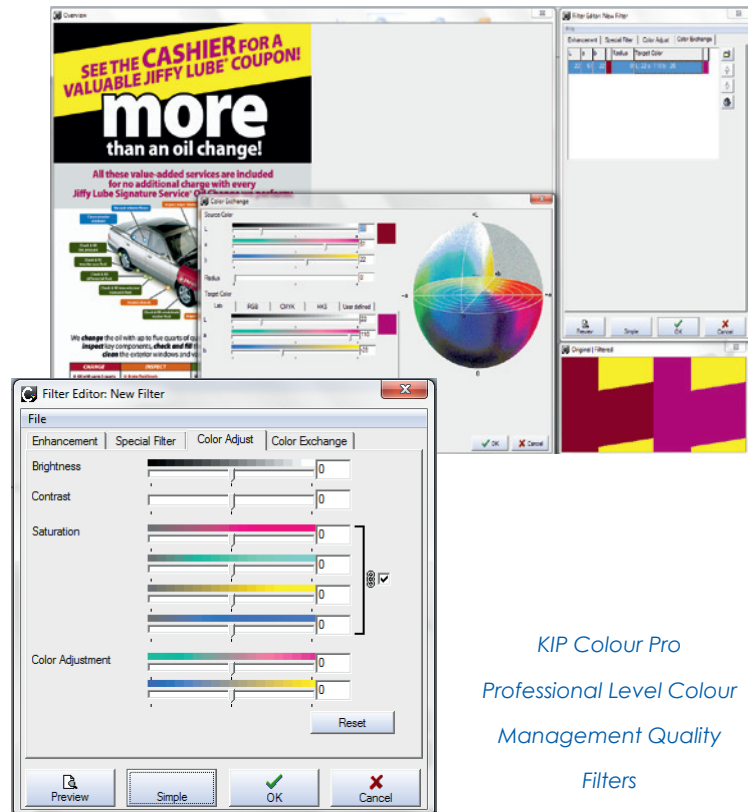

*KIP Colour Pro
Professional Level Colour
Management Quality
Filters*