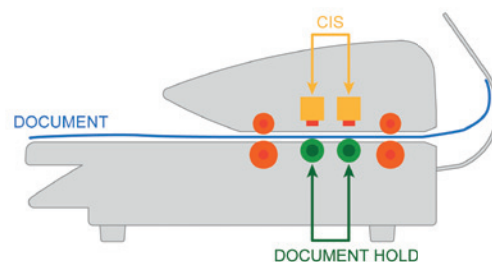

CIS technology features a series of Red, Green and Blue lights that illuminate in turn to capture image data related to each colour.

Key Features

- **914 mm wide**
- **Face-up document scanning**
- **True 600 x 600 dpi optical resolution**
- **CIS scanning technology provides high definition scans**
- **Real Time Thresholding Technology (RTT)**
- **No folded optics – no warm-up time**
- **Scan speeds up to 7.6mm (B/W) & 3m/min (full-colour) at 300 dpi**
- **0.1% scanning accuracy**
- **High resolution, high speed user-friendly operation with smart energy usage for maximum environmental conscientiousness**
- **High Definition scanning that advances graphical image capture possibilities**

Advanced RTT Technology

KIP's Real Time Thresholding technology automatically optimises background levels for each original, creating smooth reproductions of halftone gradients. KIP RTT technology automatically adjusts the threshold levels on a standard A1 size document over half a million times per scan!

Full Colour Workflow Integration

The KIP 720 stand-alone scanner system provides accurate, professional results based on true 600 dpi optical resolution and 24-Bit colour imaging technology. Scan full-colour technical documents, maps, posters and photos into a variety of file formats for email, archive and print purposes.