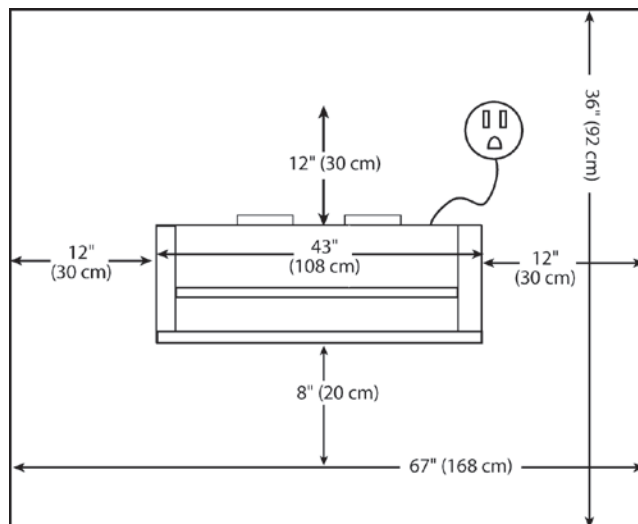

KIP 720 Scanning System Space Requirements

KIP 720 Side View

KIP 720 Front View

KIP 720 Top View

KIP 720 SPECIFICATIONS

General Specifications

Scanner Type	C.I.S. with KIP RTT Technology
Scan Resolution	600 x 600 dpi optical resolution
Scan Speed	Up to 195 mm per second (B&W) Up to 66 mm per second (Colour)
Scan Format	TIFF, Multipage TIFF, PDF, PDF-A, Multipage PDF, DWF, Multipage DWF, JPEG, CALS
Scan Destination	Local USB(Removable Media), Unlimited IPS Mailboxes(Local), Unlimited FTP, Unlimited SMB
Original Size Width	279 - 914 mm
Original Thickness	Up to 1.6 mm thick
Interface	USB 2.0
Dimensions	1,092 mm x 406 mm x 170 mm
Weight	25 Kg
Electrical	100-240V AC 50/60 Hz
Power Consumption	<50 W
Minimum PC Requirements (NOT INCLUDED WITH SCANNER)	<p>Intel Pentium G630 2.7 GHz or faster</p> <p>Windows 7, 32- or 64-Bit operating system</p> <p>250 GB or larger, (free space) SATA Hard Disk Drive <i>(Example: 100 colour or 300 mono A1 Size images in a large set would require up to 5 GB)</i></p> <p>4 GB DDR SDRAM</p> <p>DVD Optical Drive (ROM)</p> <p>20" flat panel monitor (with VESA 75 or 100 pattern for use with KIP Scanner Stand) - VGA or HDMI based on PC connection</p> <p>Integrated Intel Video</p> <p>Network adapter – Integrated 100/1000 Ethernet LAN. <i>(Wireless is not recommended due to file transfers during copy process)</i></p> <p>One available USB 2.0 port or higher</p> <p>Standard USB Keyboard and USB Mouse</p>