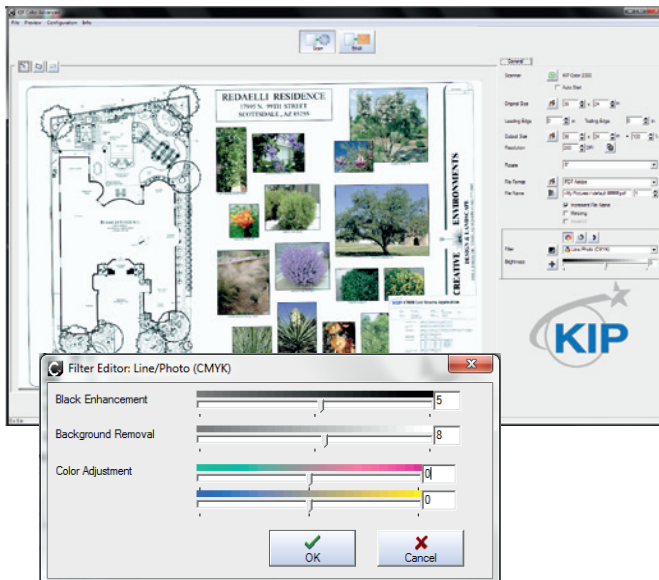

KIP Colour Advanced

KIP Colour Advanced is a versatile colour scan, copy and image distribution application designed to meet the everyday demands of advanced operators when used from either the KIP touchscreen or a PC workstation.

- Integrates with single or multiple printers
- Advanced colour controls & copy count
- Supports a full range of colour file formats
- Scan to email, USB drives, mailboxes or network
- Quality presets for various original types

KIP Colour Advanced Quality Filters

KIP Colour Pro

KIP Colour Pro software provides all the features of KIP Colour Advanced, plus file to print, professional ICC colour management, image editing capabilities, paneling of images for outdoor graphics, nesting of images for optimum media usage and much more.

- Supports a full range of colour file formats
- Create, edit & save image quality filters
- Integrates with single or multiple printers
- Accurate colour from closed-loop calibration
- Professional grade image enhancement options
- Scan to email, USB drives, mailboxes or network