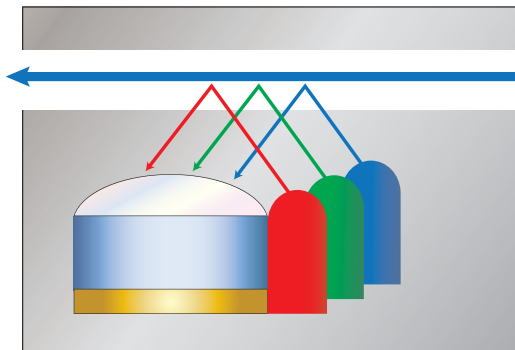

KIP 720
CIS SCANNING SYSTEM
WITH ADVANCED KIP REAL TIME
THRESHOLDING TECHNOLOGY

KIP 720 SCANNING SYSTEM

KIP 720 Image Scanner

The KIP 720 colour & monochrome scanner delivers large format scanning and copying functionality with world-class scanning speeds and unbeatable image accuracy.

The KIP 720 large format scanner is a 24-bit, 914 mm wide full-colour image capture system perfect for processing photographs, complex maps, and AEC/CAD drawings. The KIP 720 scanner provides unparalleled scanning speeds of 7.6m/min (monochrome) and 3m/min (full-colour) when scanning at 300 dpi.

CIS technology features a series of Red, Green and Blue lights that illuminate in turn to capture image data related to each colour.

Key Features

- **914 mm wide**
- **Face-up document scanning**
- **True 600 x 600 dpi optical resolution**
- **CIS scanning technology provides high definition scans**
- **Real Time Thresholding Technology (RTT)**
- **No folded optics – no warm-up time**
- **Scan speeds up to 7.6mm (B/W) & 3m/min (full-colour) at 300 dpi**
- **0.1% scanning accuracy**
- **High resolution, high speed user-friendly operation with smart energy usage for maximum environmental conscientiousness**
- **High Definition scanning that advances graphical image capture possibilities**

Advanced RTT Technology

KIP's Real Time Thresholding technology automatically optimises background levels for each original, creating smooth reproductions of halftone gradients. KIP RTT technology automatically adjusts the threshold levels on a standard A1 size document over half a million times per scan!